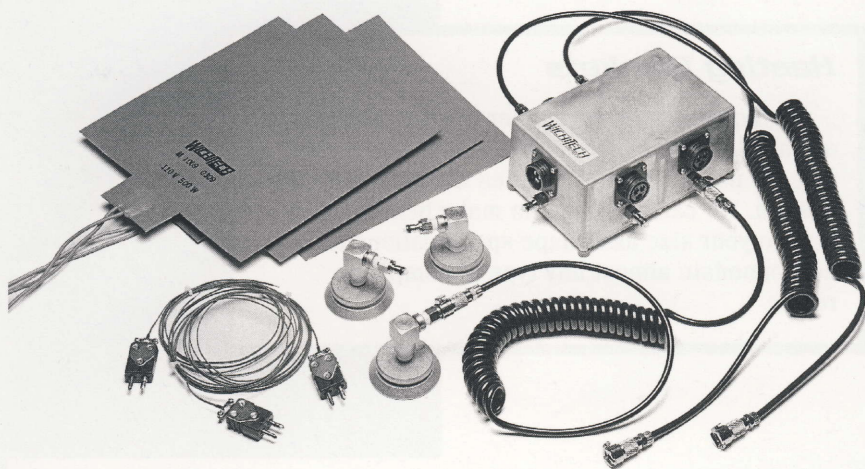

## ***Student Training Kit***

Using the HB-1 for programming, the Student Training Kit provides power and vacuum for **four repair training stations**. Each kit comes with four each: vacuum hoses, thru-the-bag connectors, thermocouple assemblies, and 8" x 8" blankets—all connected to a power and vacuum distribution box.

## ***Other Accessories***

Oil filled vacuum gauge with thru-the-bag connector, flash tape, a handheld blanket tester, portable thermocouple welder and other accessories are available upon request.

*For more information, to place an order, or for a personal demonstration, please contact:*