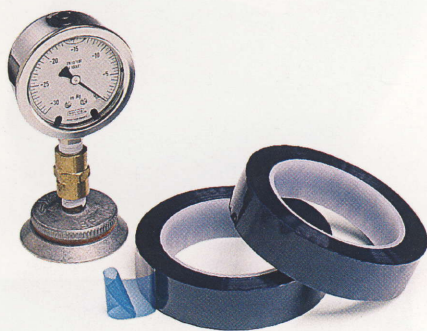

## ***Student Training Kit***

Using the HB-1 for programming, the Student Training Kit provides power and vacuum for **four repair training stations**. Each kit comes with four each: vacuum hoses, thru-the-bag connectors, thermocouple assemblies, and 8" x 8" blankets—all connected to a power and vacuum distribution box.

## ***Other Accessories***

Oil filled vacuum gauge with thru-the-bag connector, flash tape, a handheld blanket tester, portable thermocouple welder and other accessories are available upon request.

*For more information, to place an order, or for a personal demonstration, please contact:*